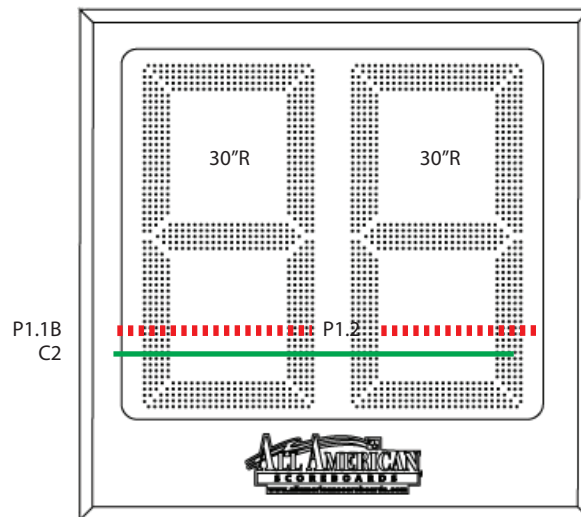

Scoreboard Type: 100

8497 AMBER Football Controller Plate

CONTROLLER PLATE BEHIND DIGIT PAN

Lorem ipsum

Power Supply Outputs (Full Brightness & Full Digits): P1.1 \approx 3.46A P1.2 \approx 2.96A

"C" refers to controller board output. If Indicators are used, C4 data will go to the Indicator Driver Board and then to the digit(s).

— = DATA - - - - - = 10.5VDC POWER

115 VAC / 60 Hz - 2.5 Amps